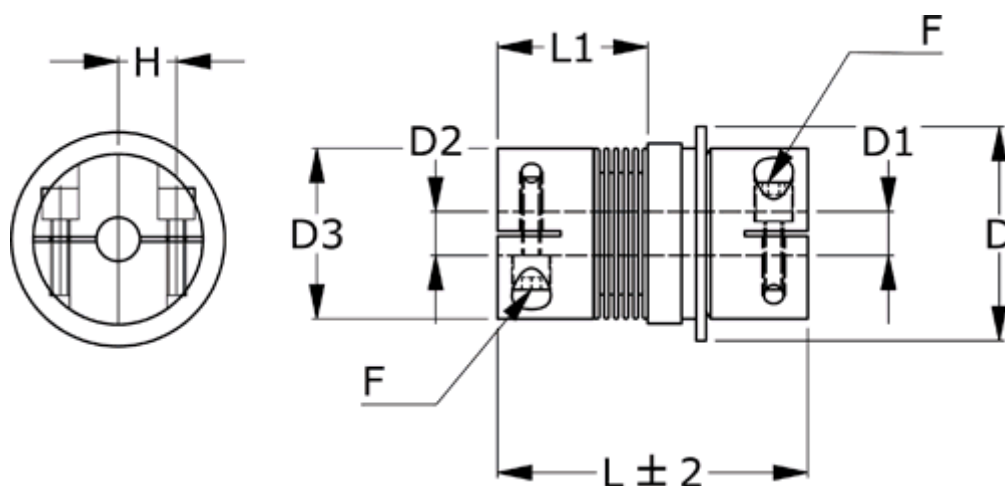

Data Sheet

Article number: 335012001382432C1

Description: Safety coupling BKK 200 synchronous
Length 138 mm, bore 24/32 mm, TKn max 90 NM

Measures

D = 109

D1 = 32

D2 = 24

D3 = 90.0

F = M12

H = 31.0

L = 138

L1 = 75.0

Nom. torque NM (TKn) = 90NM overload torque range 1

Position engagement = C = Synchronous

s = 2.0